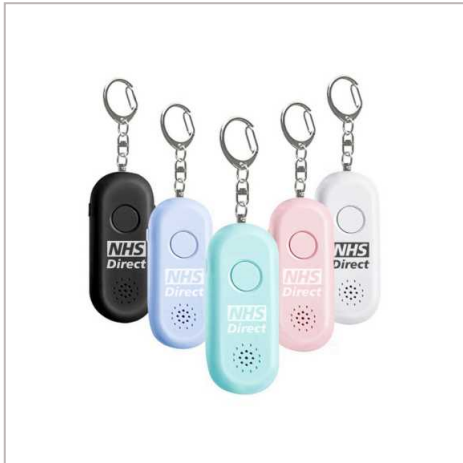

## Rechargeable Personal Alarm Keyring With Torch

THIS COMPACT RECHARGEABLE PERSONAL ALARM KEYRING WITH TORCH IS A MUST-HAVE SAFETY DEVICE DESIGNED FOR EVERYDAY USE. FEATURING A POWERFUL LOUD ALARM, IT CAN QUICKLY DRAW ATTENTION IN EMERGENCIES, PROVIDING PEACE OF MIND WHETHER YOU'RE WALKING ALONE AT NIGHT OR IN UNFAMILIAR SURROUNDINGS. THE ALARM IS EASILY ACTIVATED BY PULLING THE PIN, MAKING IT USER-FRIENDLY EVEN IN STRESSFUL SITUATIONS. ADDITIONALLY, THE KEYRING INCLUDES A BUILT-IN LED TORCH, PERFECT FOR ILLUMINATING DARK AREAS OR FINDING ITEMS IN YOUR BAG. ITS SLEEK, LIGHTWEIGHT DESIGN MAKES IT CONVENIENT TO ATTACH TO YOUR KEYS, PURSE, OR BACKPACK, ENSURING IT'S ALWAYS WITHIN REACH. SOUND IS AT 125-130 DECIBELS. WITH ITS DUAL FUNCTION AS BOTH AN ALARM AND A TORCH, THIS PERSONAL SAFETY DEVICE IS AN IDEAL CHOICE FOR ANYONE LOOKING TO ENHANCE THEIR PERSONAL SECURITY.

SIZE	85mm x 35mm x 15mm
BRANDING METHOD	1 colour print / 2 colour print / Full colour print
MATERIAL	ABS
COLOURS	Black, Blue, Green, Pink & White
FITTING	Keyring, Torch and Charging cable
PRINT AREA	Front: 20mm x 20mm / Back 20mm x 50mm
UNIT WEIGHT	0.045kg (based on 1 colour print)
MOQ	100
PACKING	Individual box
CARTON QUANTITY	200pcs
CARTON WEIGHT	9kg (based on 1 colour print)
CARTON DIMENSIONS	39x28x34cm
ARTWORK	Required in any vectorised file format
PRODUCTION PROOF	Visuals supplied within 24 hours
PRE PRODUCTION SAMPLE	Approx 2 weeks from artwork approval
BULK TURNAROUND	Approx 4 weeks from artwork approval
COMMODITY CODE	3926400000
COUNTRY OF MANUFACTURE	China